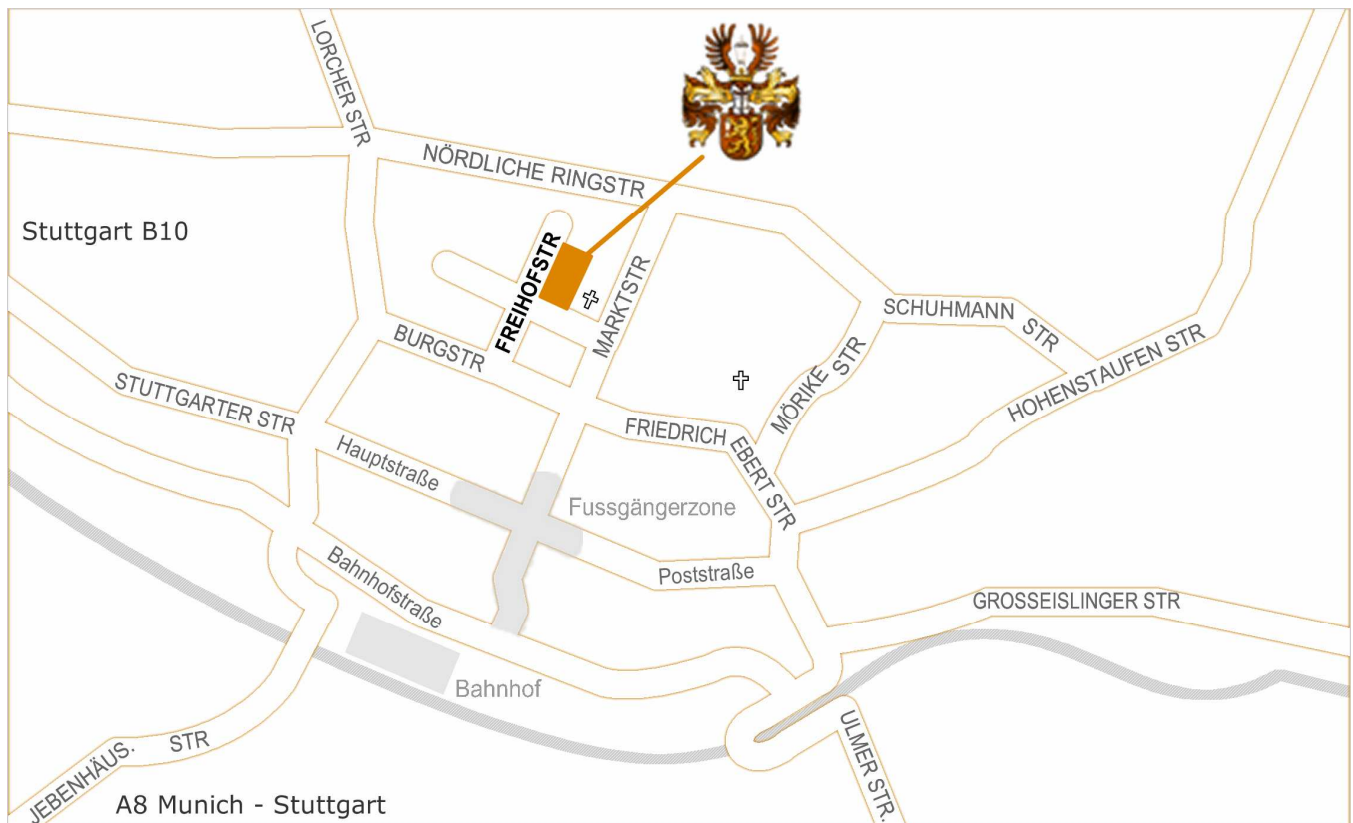

Hotel Hohenstaufen
Freihofstraße 64-66
73033 Göppingen

Tel: +49 (0)7161-670-0
Fax: +49 (0)7161-700-70
Mail: info@hotel-hohenstaufen.de
Web: www.hotel-hohenstaufen.de

A8 Munich - Stuttgart

Exit « Aichelberg » or exit « Wendlingen » - continue toward Goepingen - before reaching the city center continue toward Lorch (Lorcher Strasse) - turn right into Burgstrasse at first light and continue until Freihofstrasse, turn left.

Railway Station : Goepingen (700m)

Airport: Stuttgart (40km)